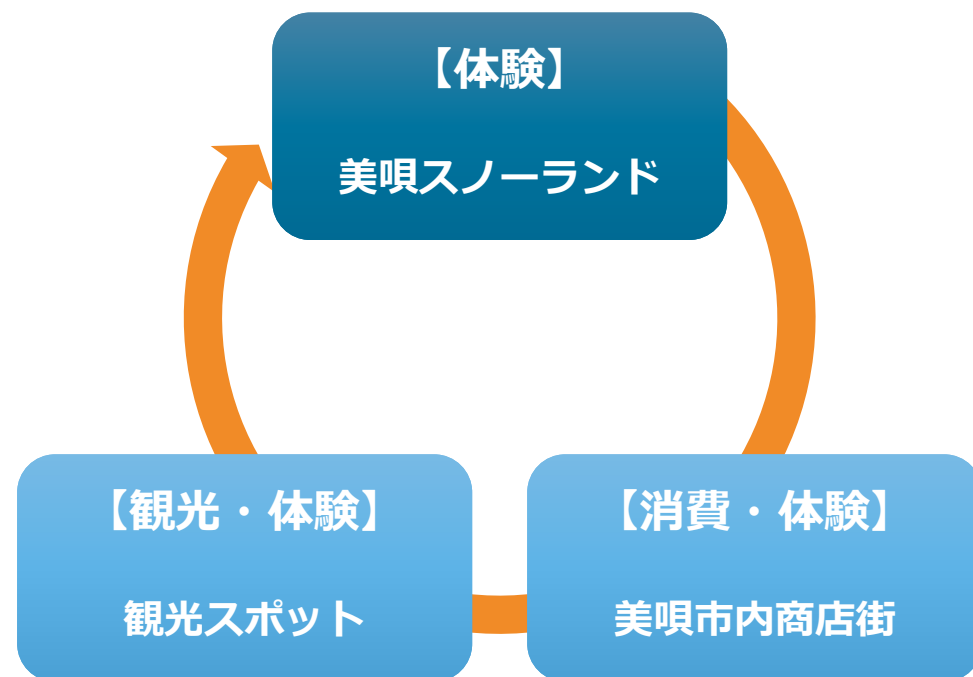

● 本取組で実現したい事

- ・ 美唄スノーランドへ来場しているインバウンド客の**美唄市内へ誘導**
- ・ 将来的には**空知全域への波及**

● 課題として感じている事

- ・ 美唄市内の観光スポットの作成と**地域資源の掘起し**
  ⇒**第3者目線**からの提案が必要
- ・ **循環バス**のルート（昨年度循環バス実施）
- ・ 美唄市内の**商店街の意識改革** インフラ整備
- ・ 美唄**駅周辺の有効活用**